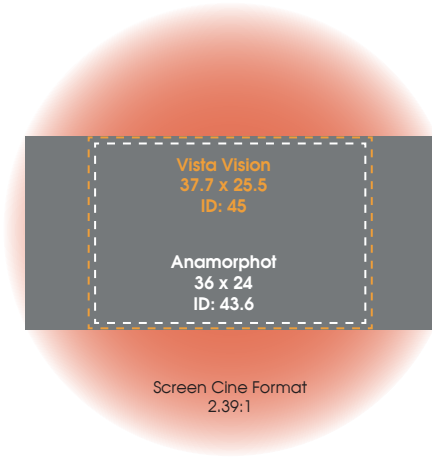

# RAPTOR Image Diameter Comparison

**ANSI**  
**S35 Silent**  
24.89 x 18.66  
ID: 31.10

**RED Dragon 6K FF**  
30.7 x 15.8  
ID: 34.53

**Sony A7 series,**  
**Nikon D810, Canon 5D III**  
36 x 24  
ID: 43.27

**RED WEAPON 8K**  
40.96 x 21.6  
ID: 47.19

**Arri ALEXA65\***  
54.12 x 25.59  
ID: 59.87

## VELOCIRAPTOR

**max. image diameter RAPTOR: 55 mm (with PL mount) / 60 mm (with XPL mount)**  
**max. image diameter VELOCIRAPTOR: 36 mm**

\* with XPL mount